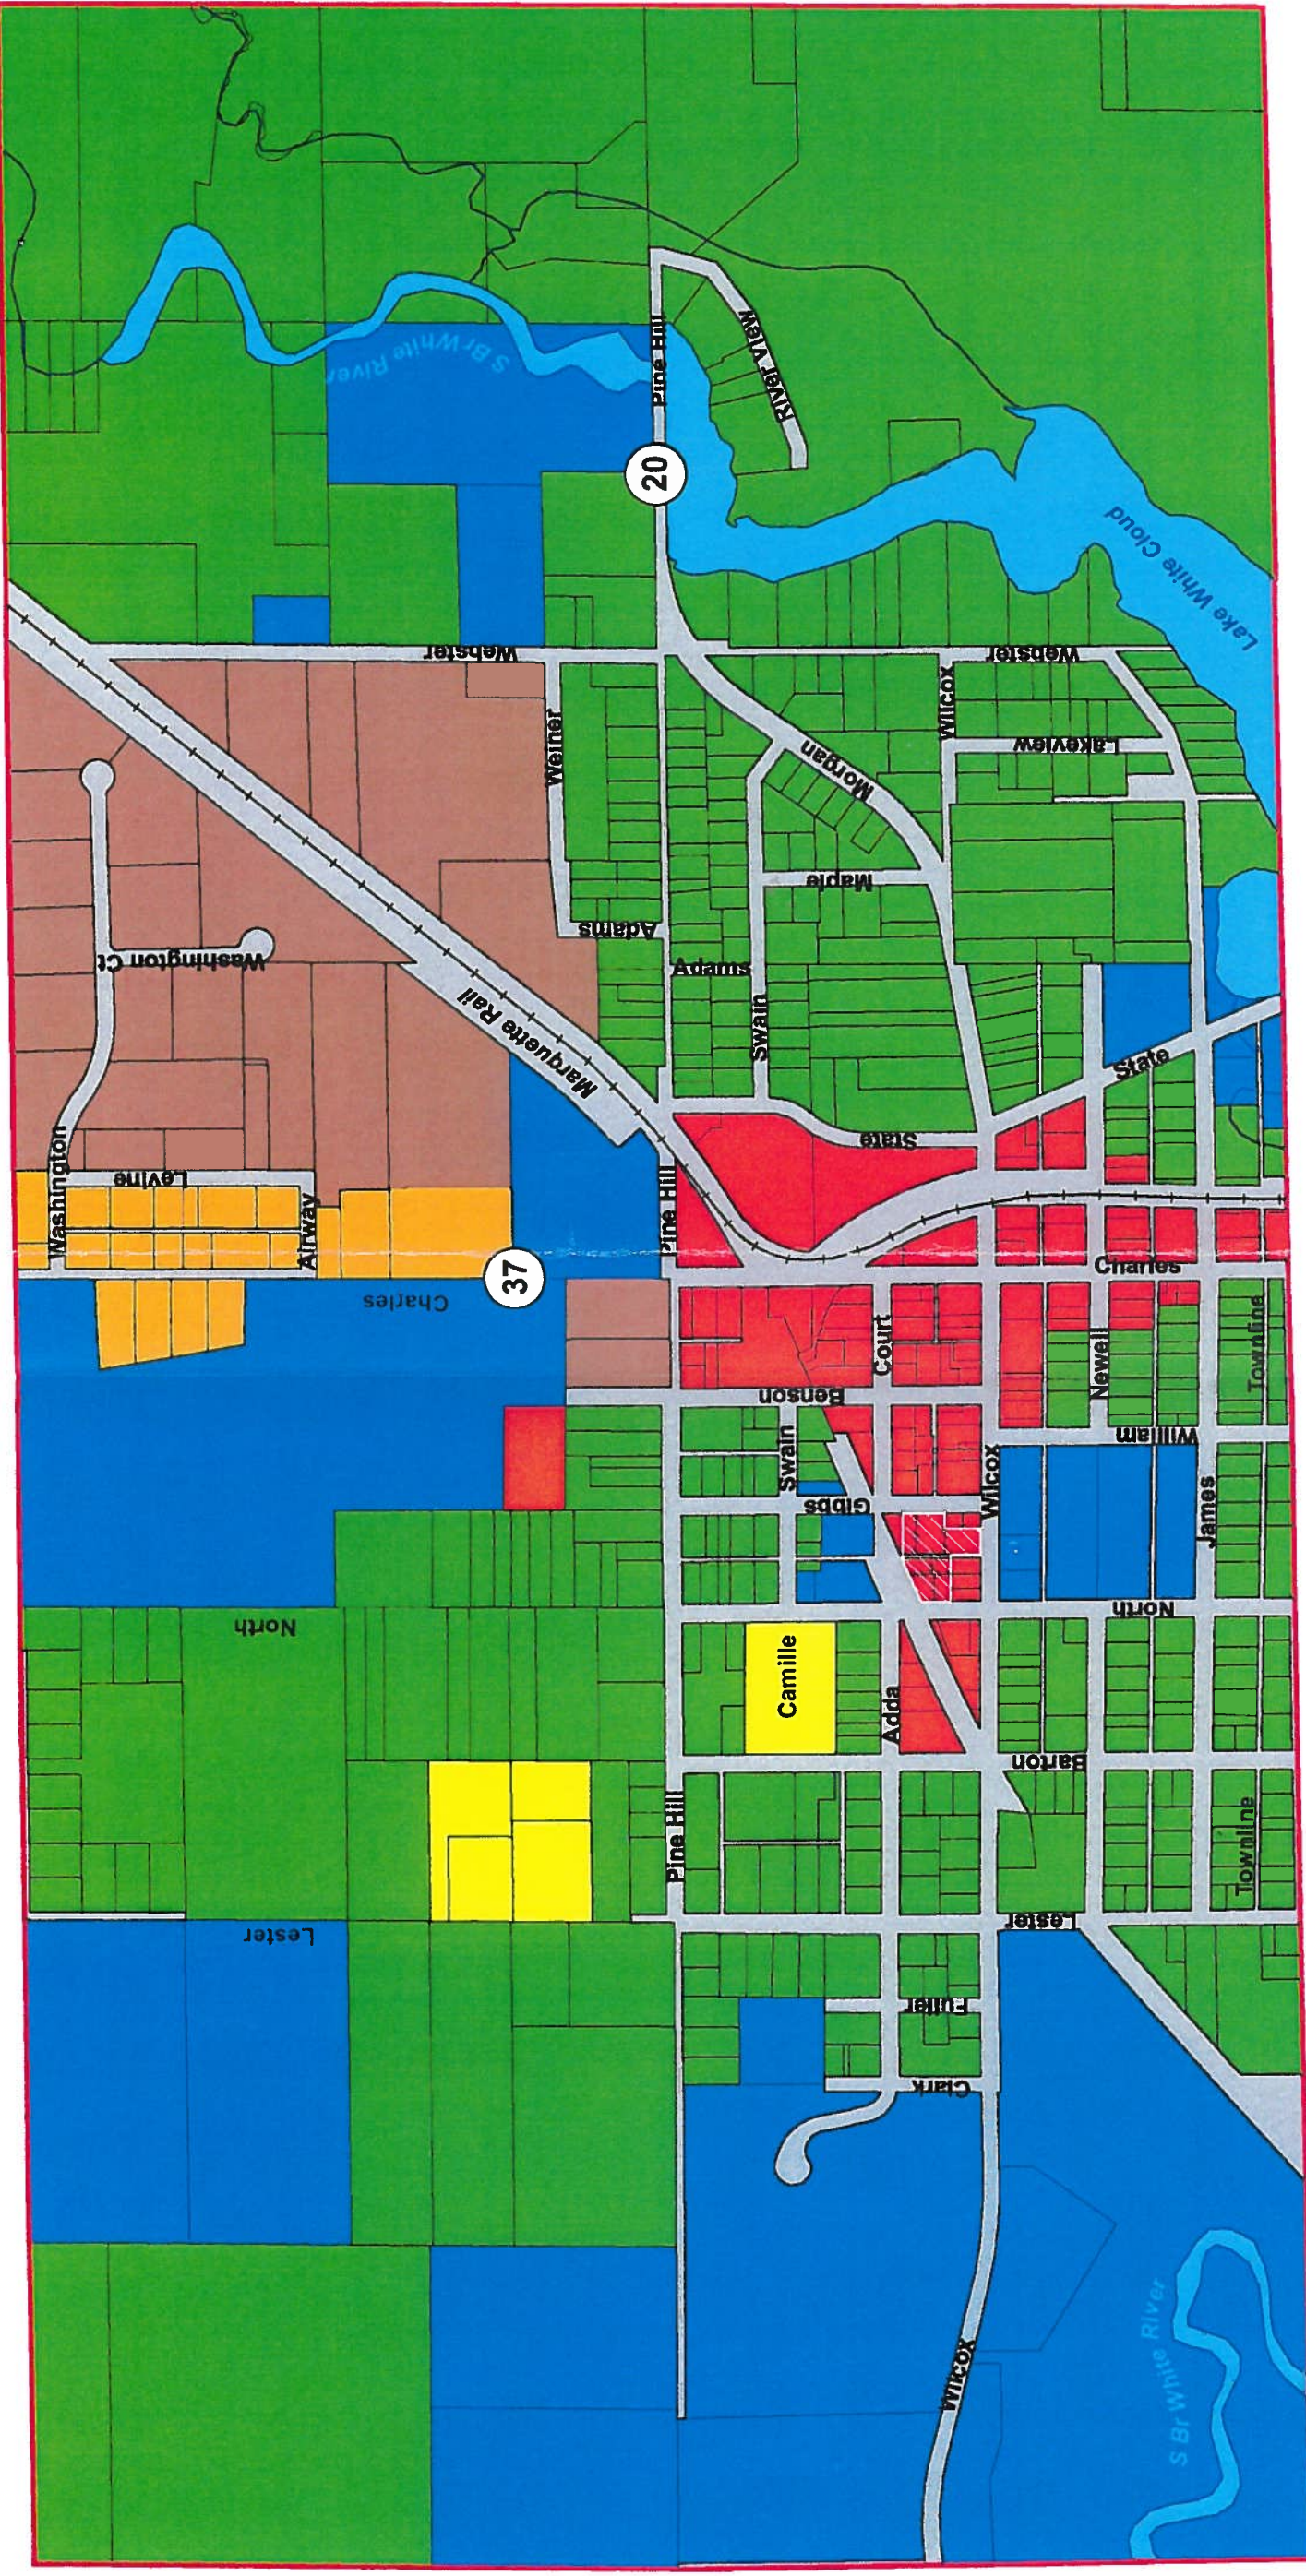

City of White Cloud Newaygo County, MI

Zoning Map

Sources: Michigan Center for Shared Solutions
& Technology Partnerships; Newaygo County GIS
April 18, 2011

Map created by Newaygo County MSU Extension Land Use Educator.

	Parcel		R-1 (Single Family District)
	City Limit		R-2 (Multi Family District)
	Railroad		C-1 (Central Business District)
	River		C-2 (General Business District)
	Lake		I-1 (Light Industrial)
	PUD		P (Public Use District)