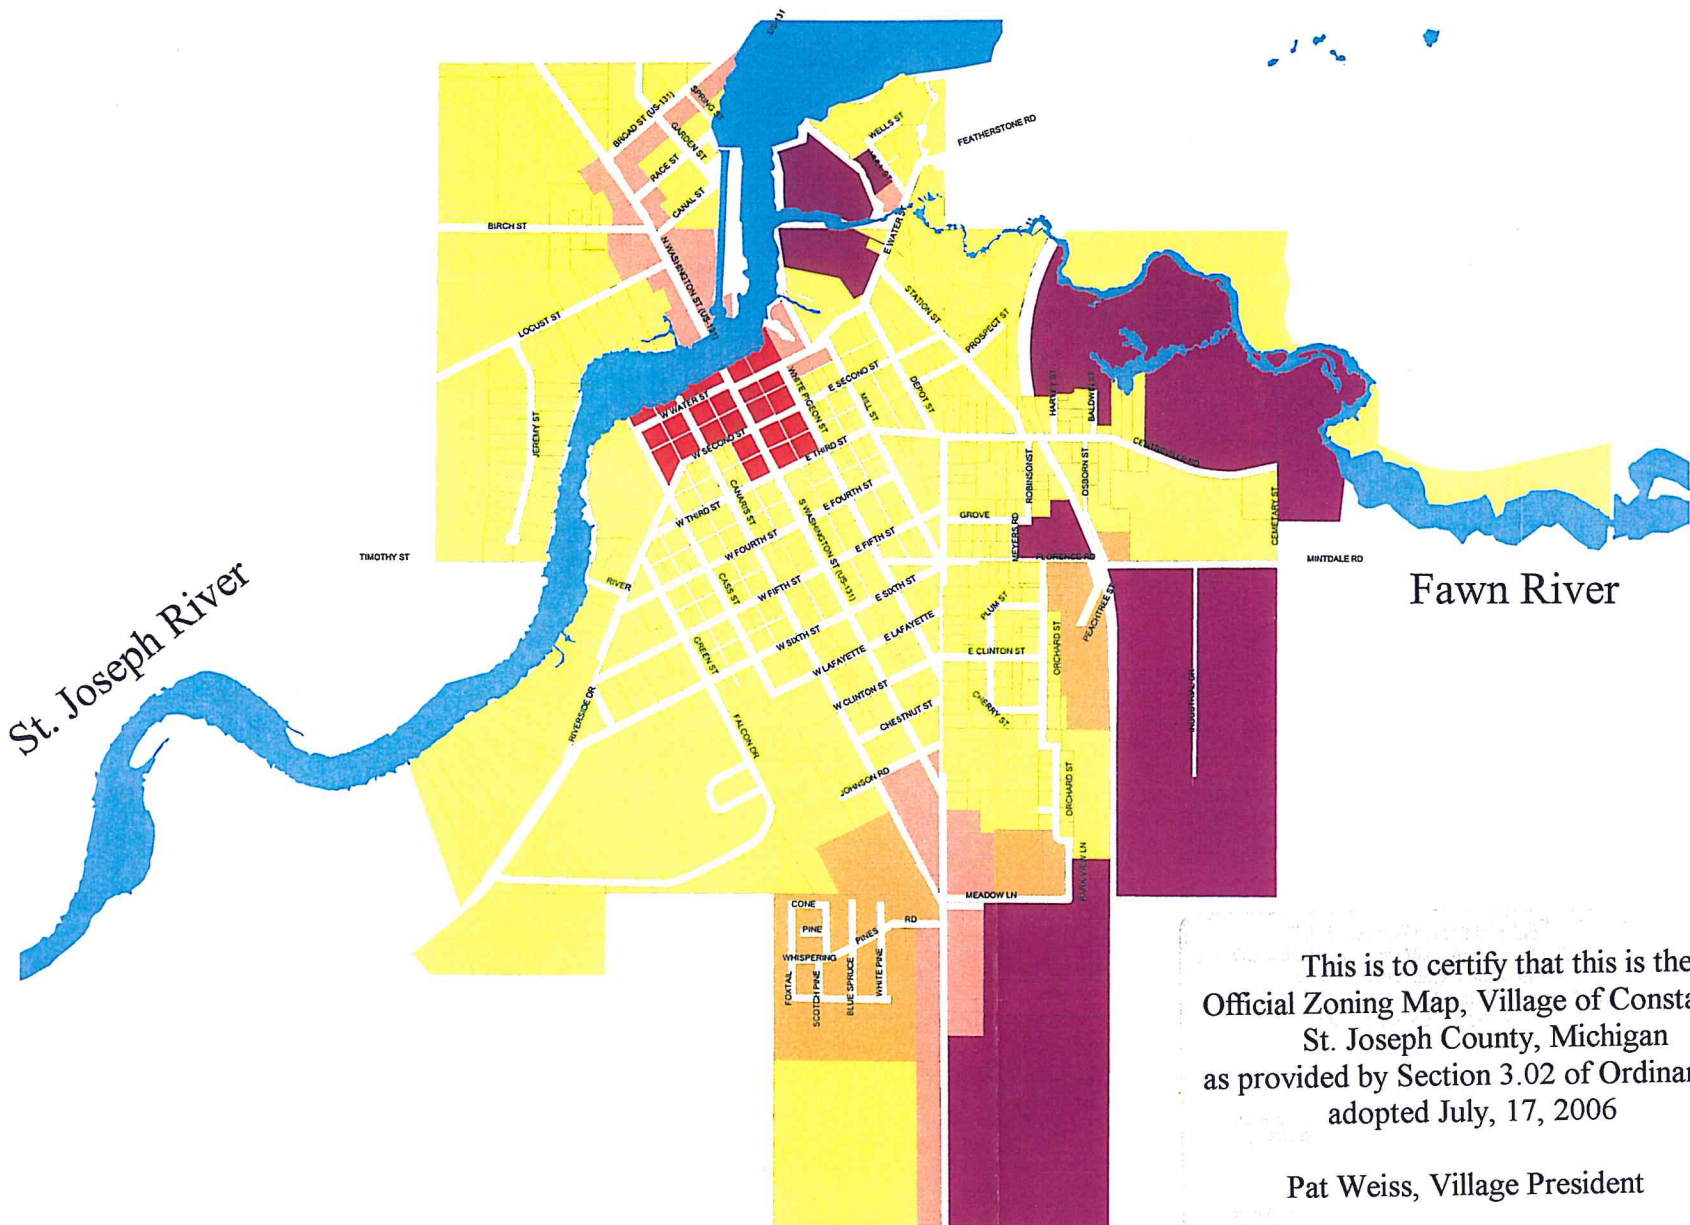

Village
of
Constantine, MI

Zoning Map
May, 2006

Zoning Districts

- R - Single Family Residential
- MF - Multi-Family Residential
- CDB - Central Business District
- C - General Commercial
- I - Industrial

St. Joseph River

Fawn River

This is to certify that this is the
Official Zoning Map, Village of Constantine
St. Joseph County, Michigan
as provided by Section 3.02 of Ordinance 231
adopted July, 17, 2006