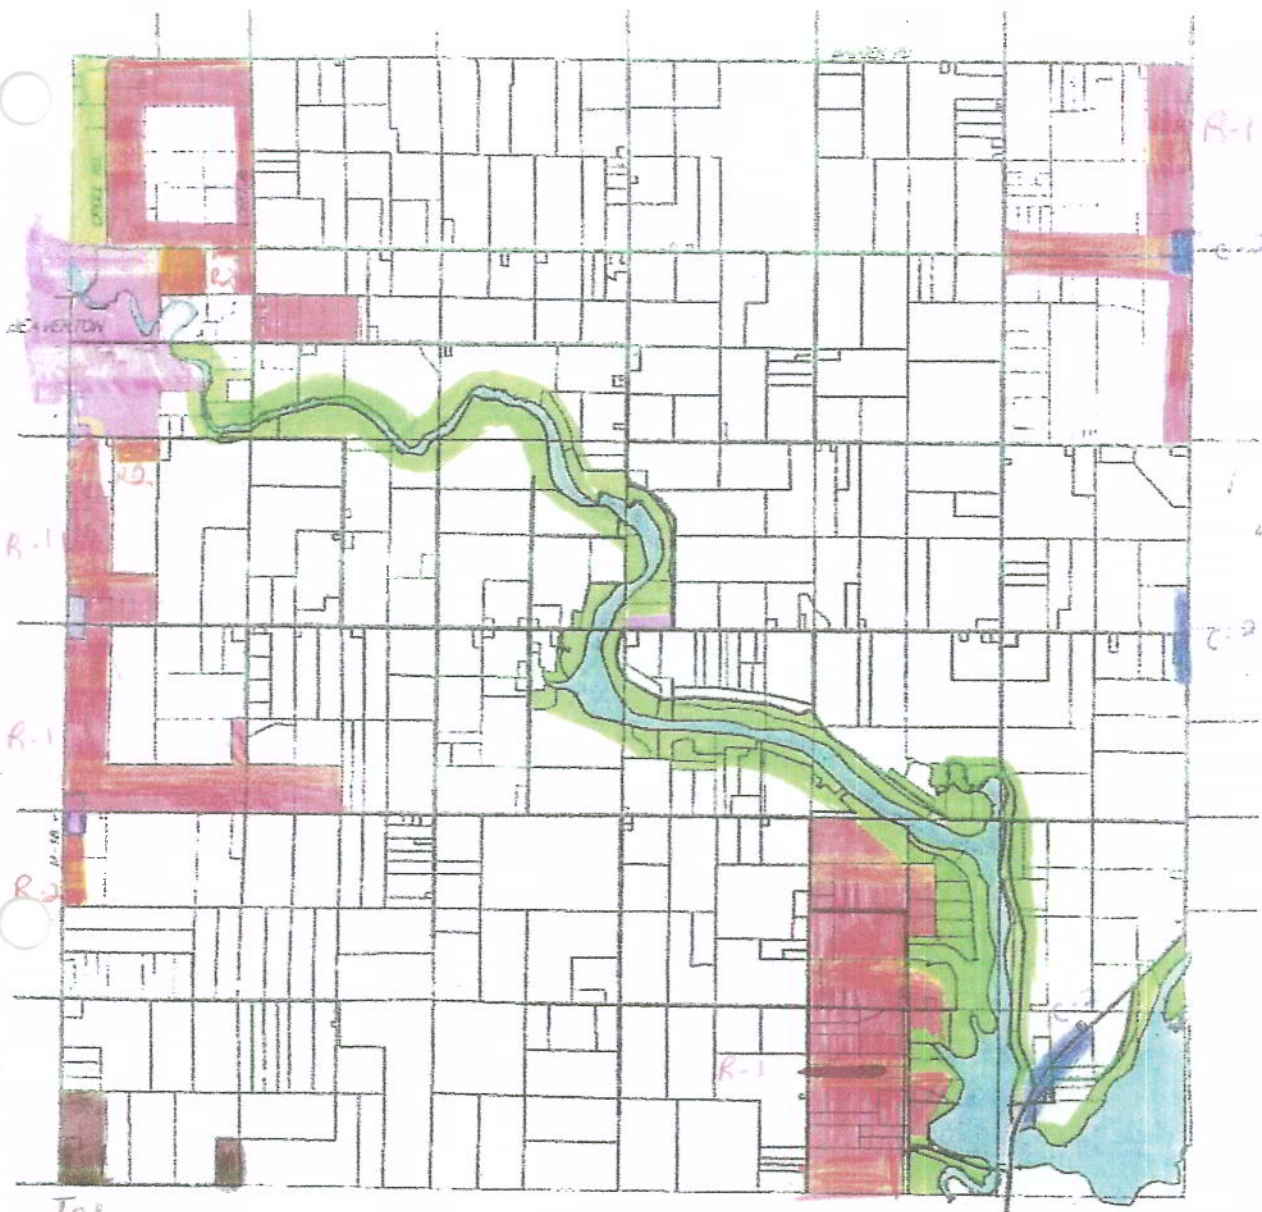

# zoning map

October 16, 2003

**TOBACCO TOWNSHIP  
T.172A - R.1.W.  
GLADWIN COUNTY, MICHIGAN**

### LEGEND

- AG DISTRICT
- NR DISTRICT
- R-1 DISTRICT
- R-2 DISTRICT
- C-1 DISTRICT
- C-2 DISTRICT
- INDUSTRIAL
- RIVER
- BEAVERTON CITY LIMITS

WATER COURSES  
ROADWAYS  
NEIGHBORHOODS