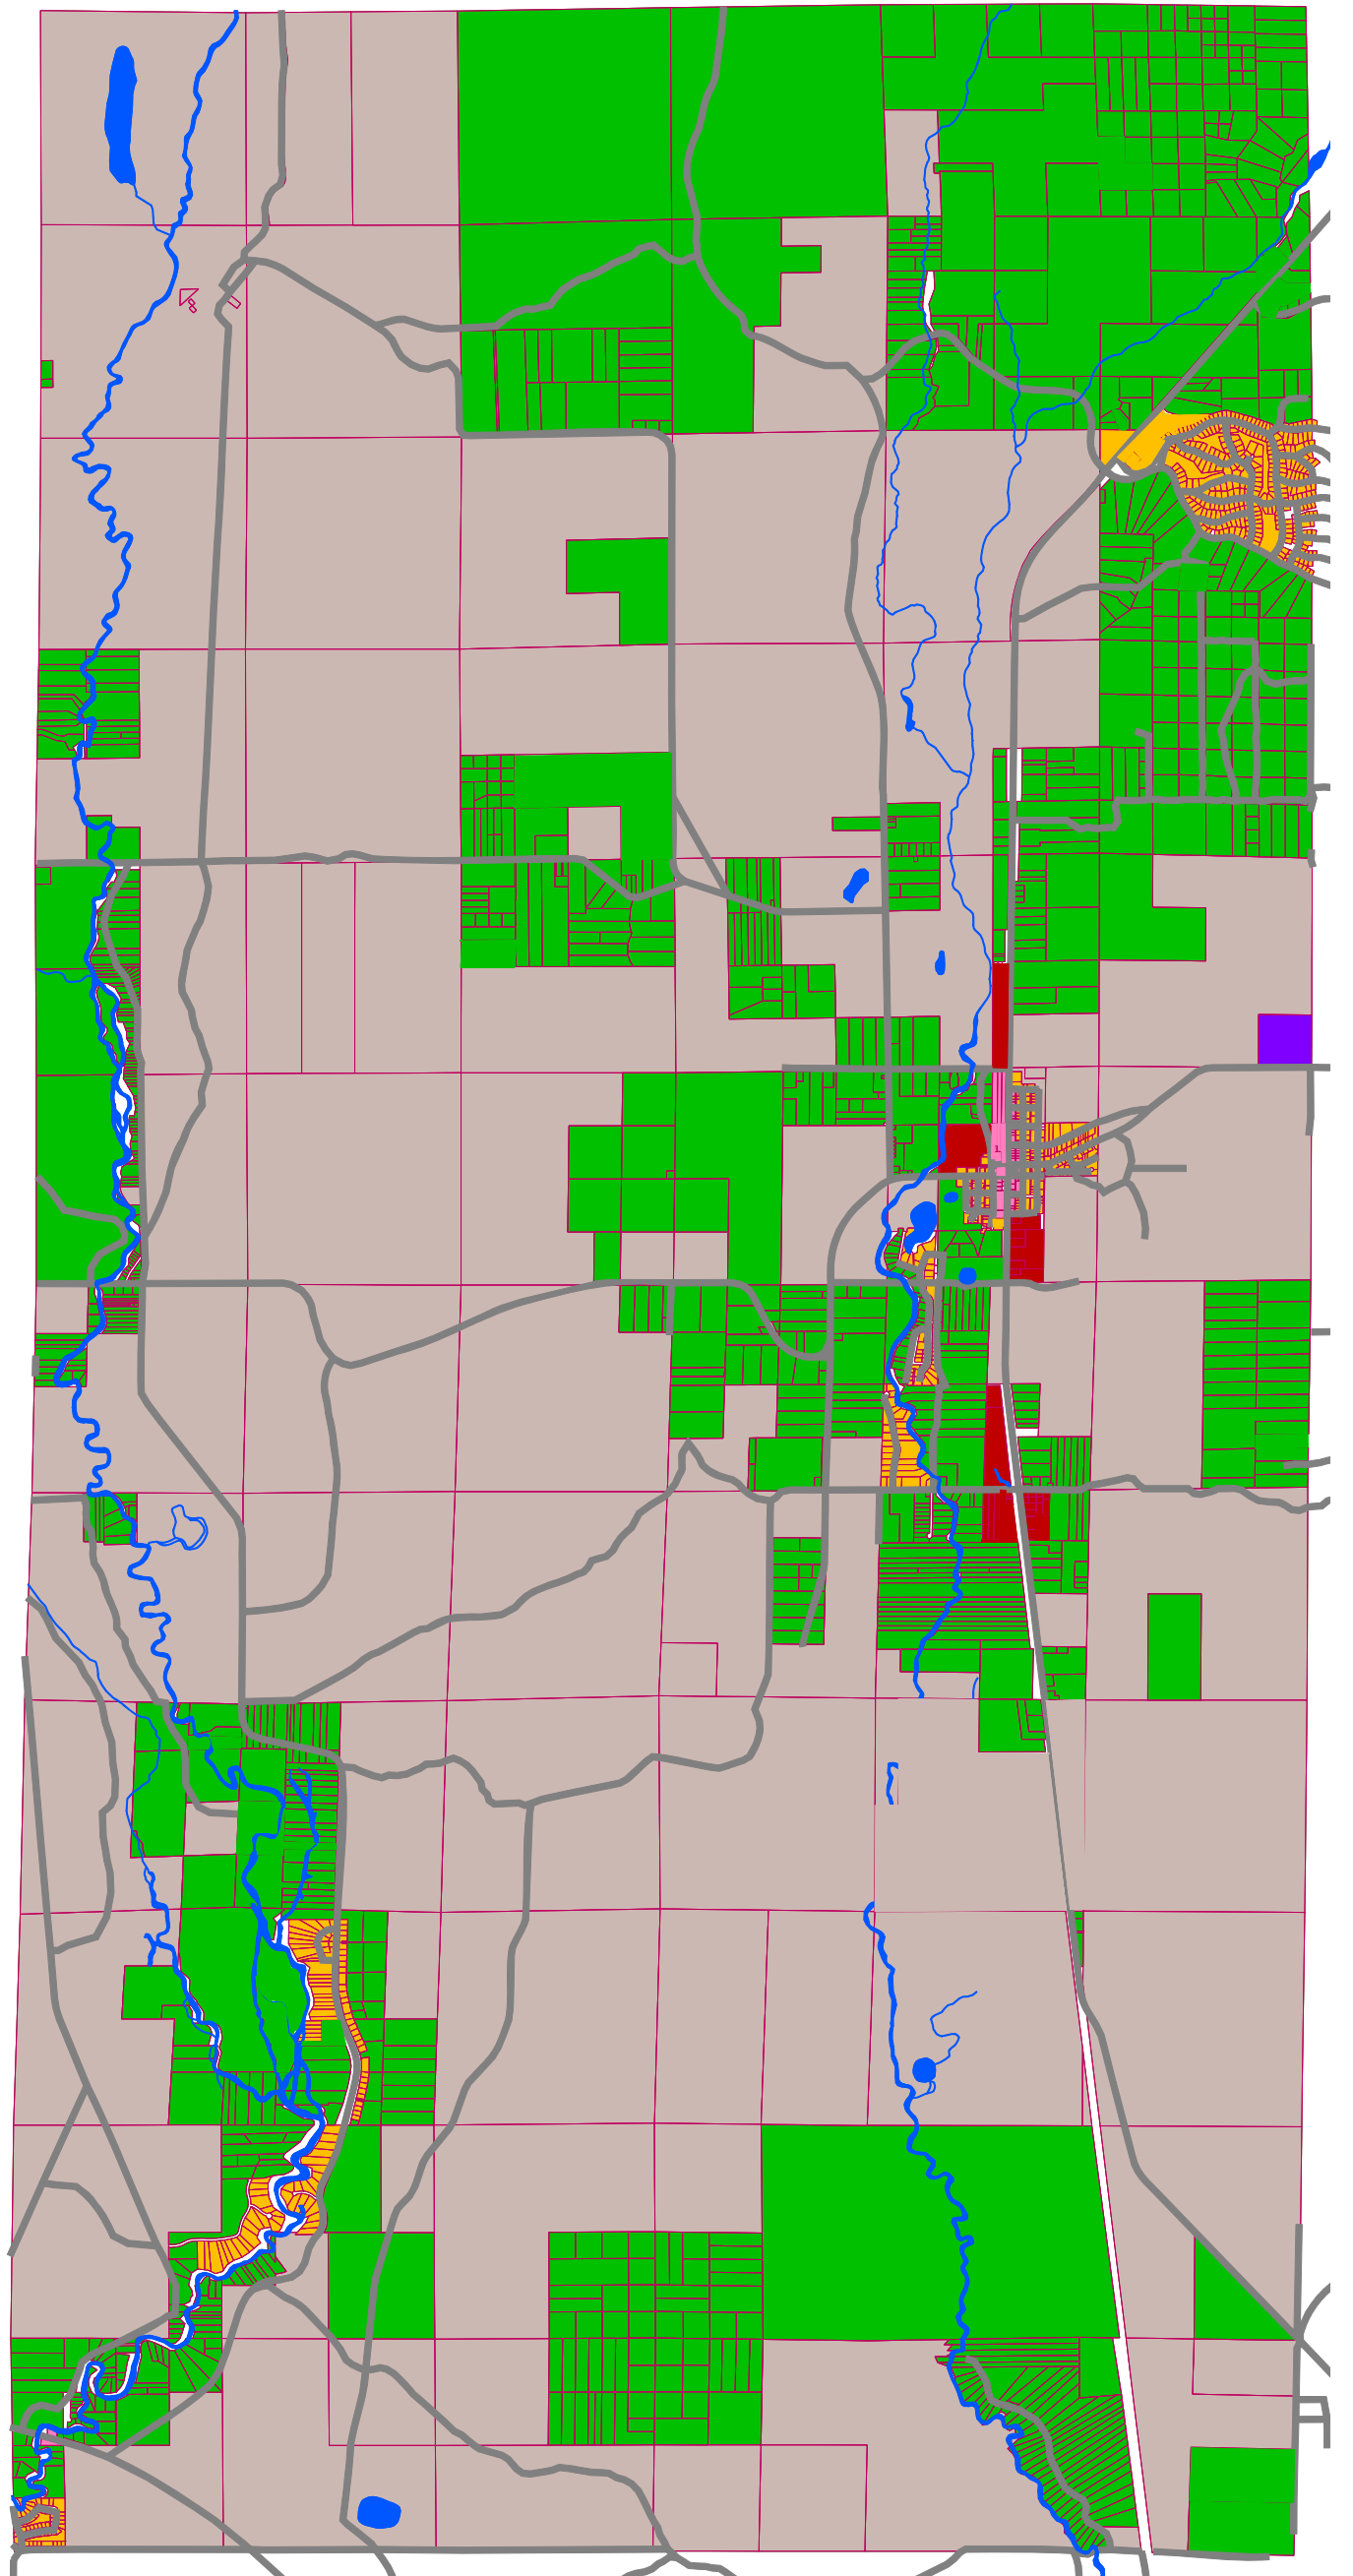

Frederic Township Zoning Map

Adopted September 11, 2006

Prepared by:
M. C. Planning & Design

Data Sources: Michigan Department of Natural Resources, Crawford County and NEMCOG