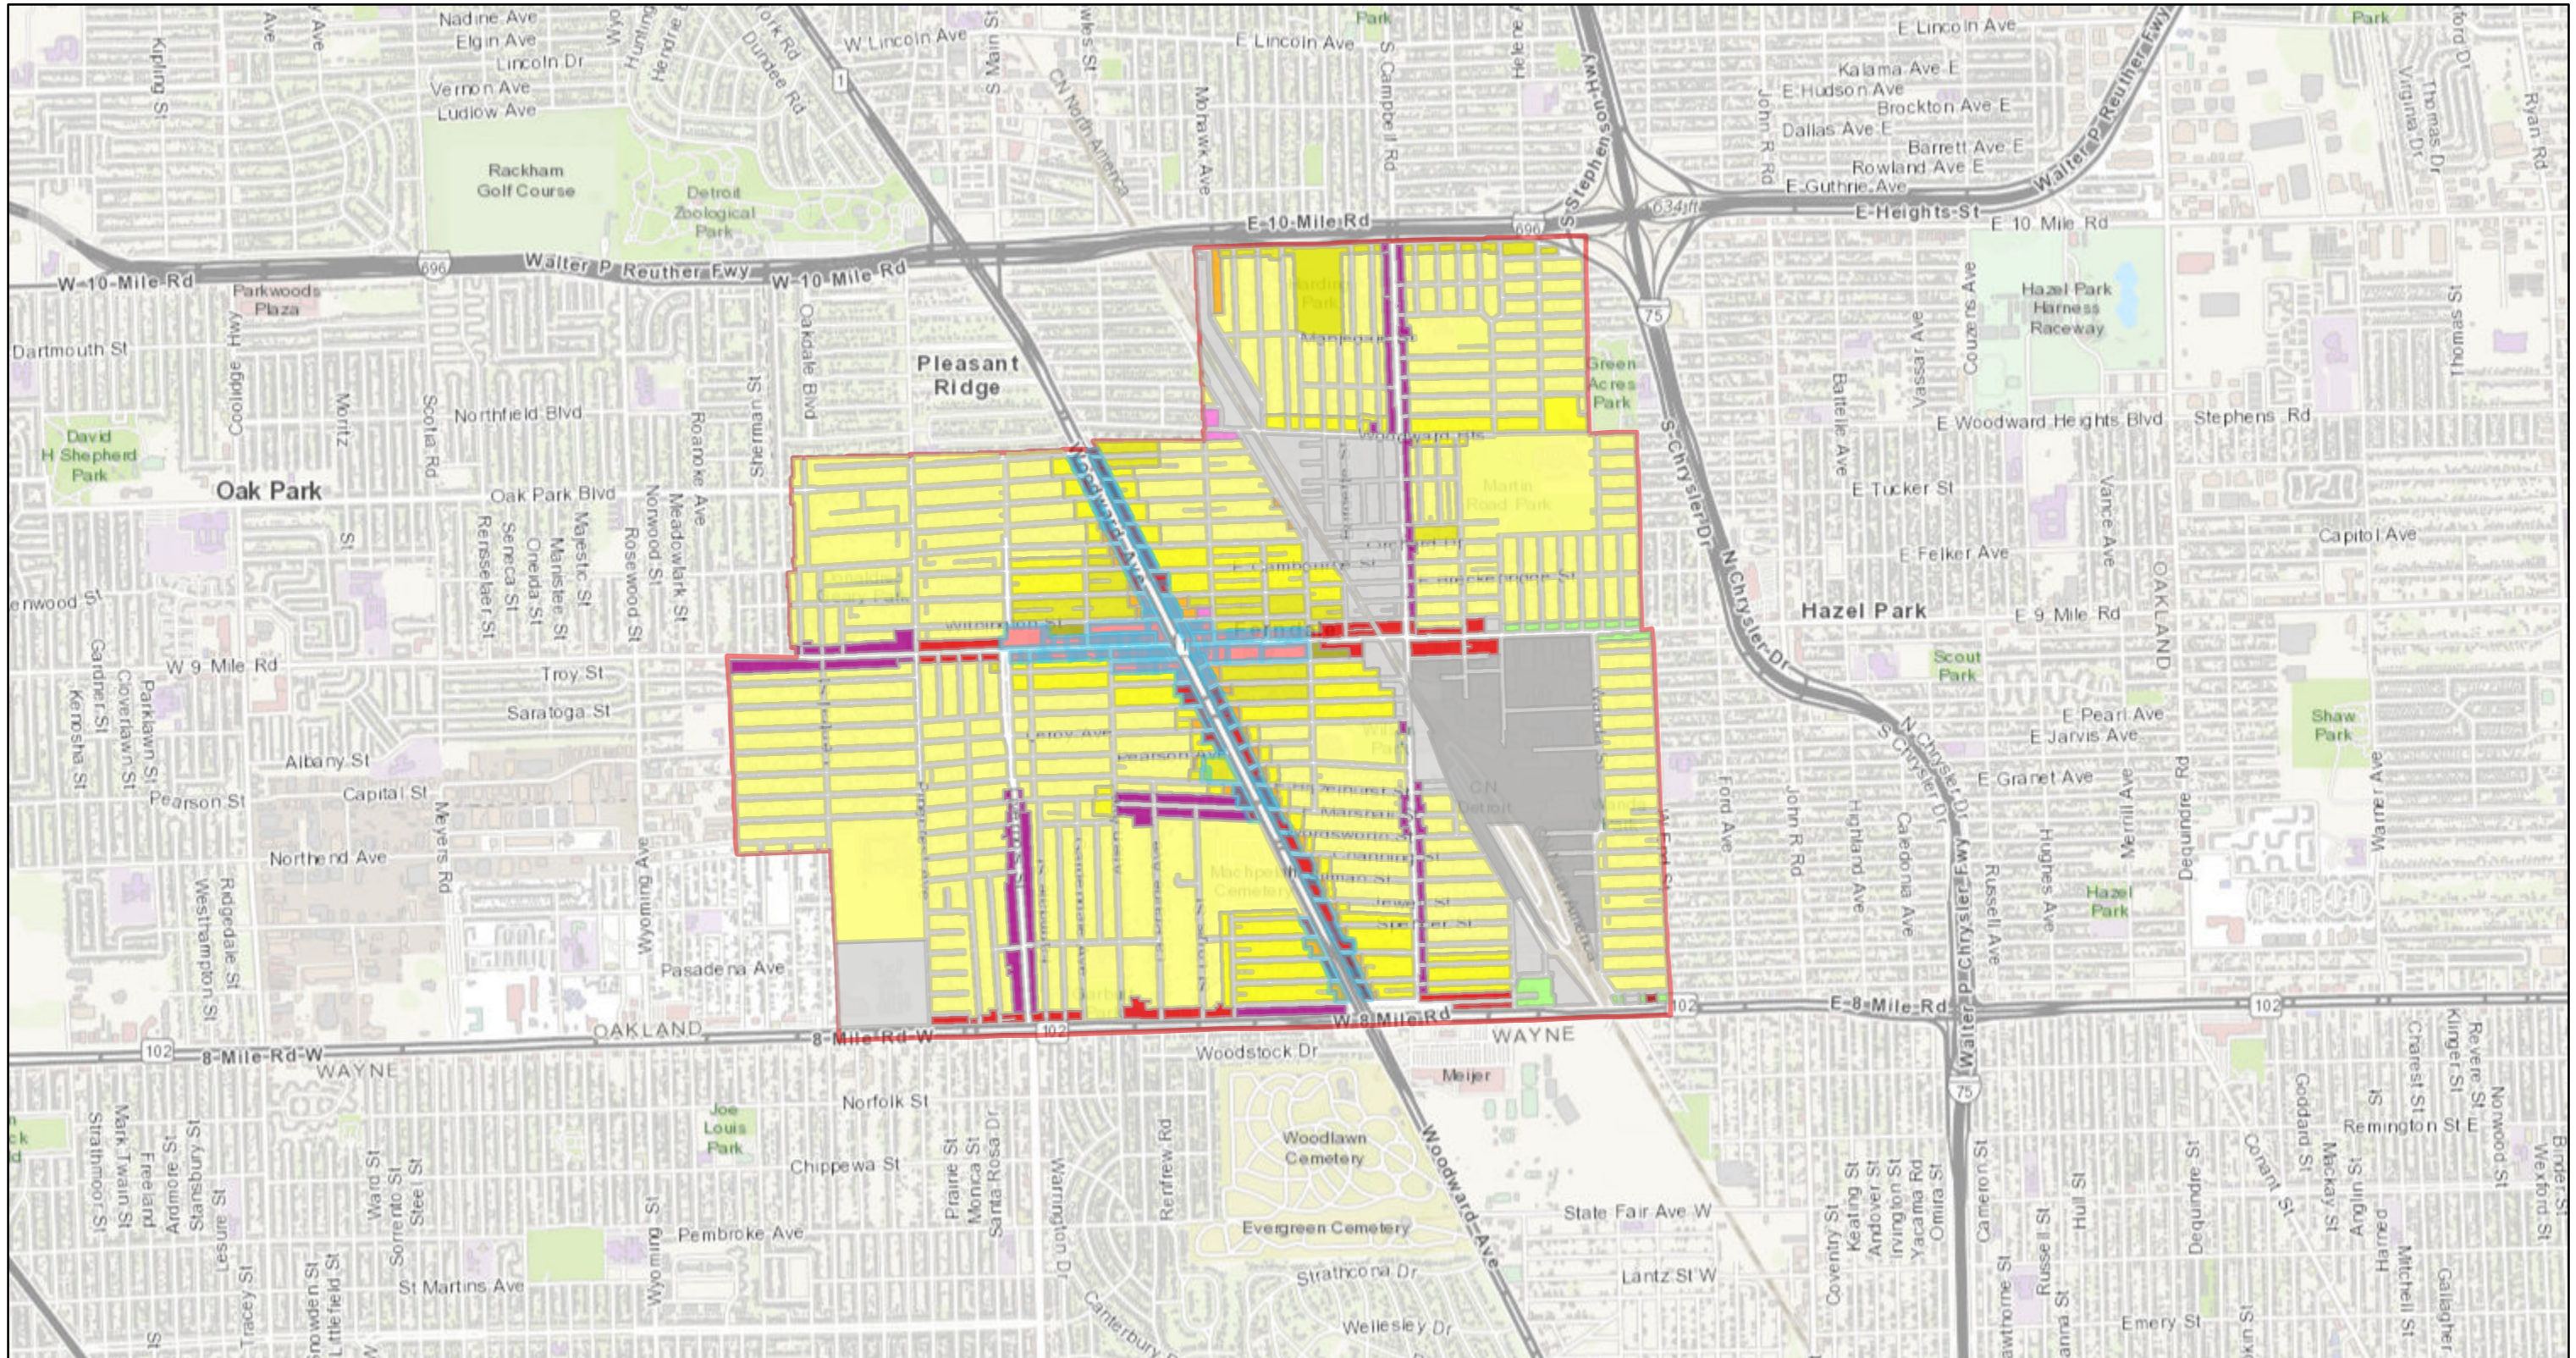

City of Ferndale - Zoning Map

July 11, 2018

1:36,112

Sources: Esri, HERE, Garmin, Intermap, increment P Corp., GEBCO, USGS, FAO, NPS, NRCAN, GeoBase, IGN, Kadaster NL, Ordnance Survey, Esri Japan, METI, Esri China (Hong Kong), swisstopo, © OpenStreetMap contributors, and the GIS User Community