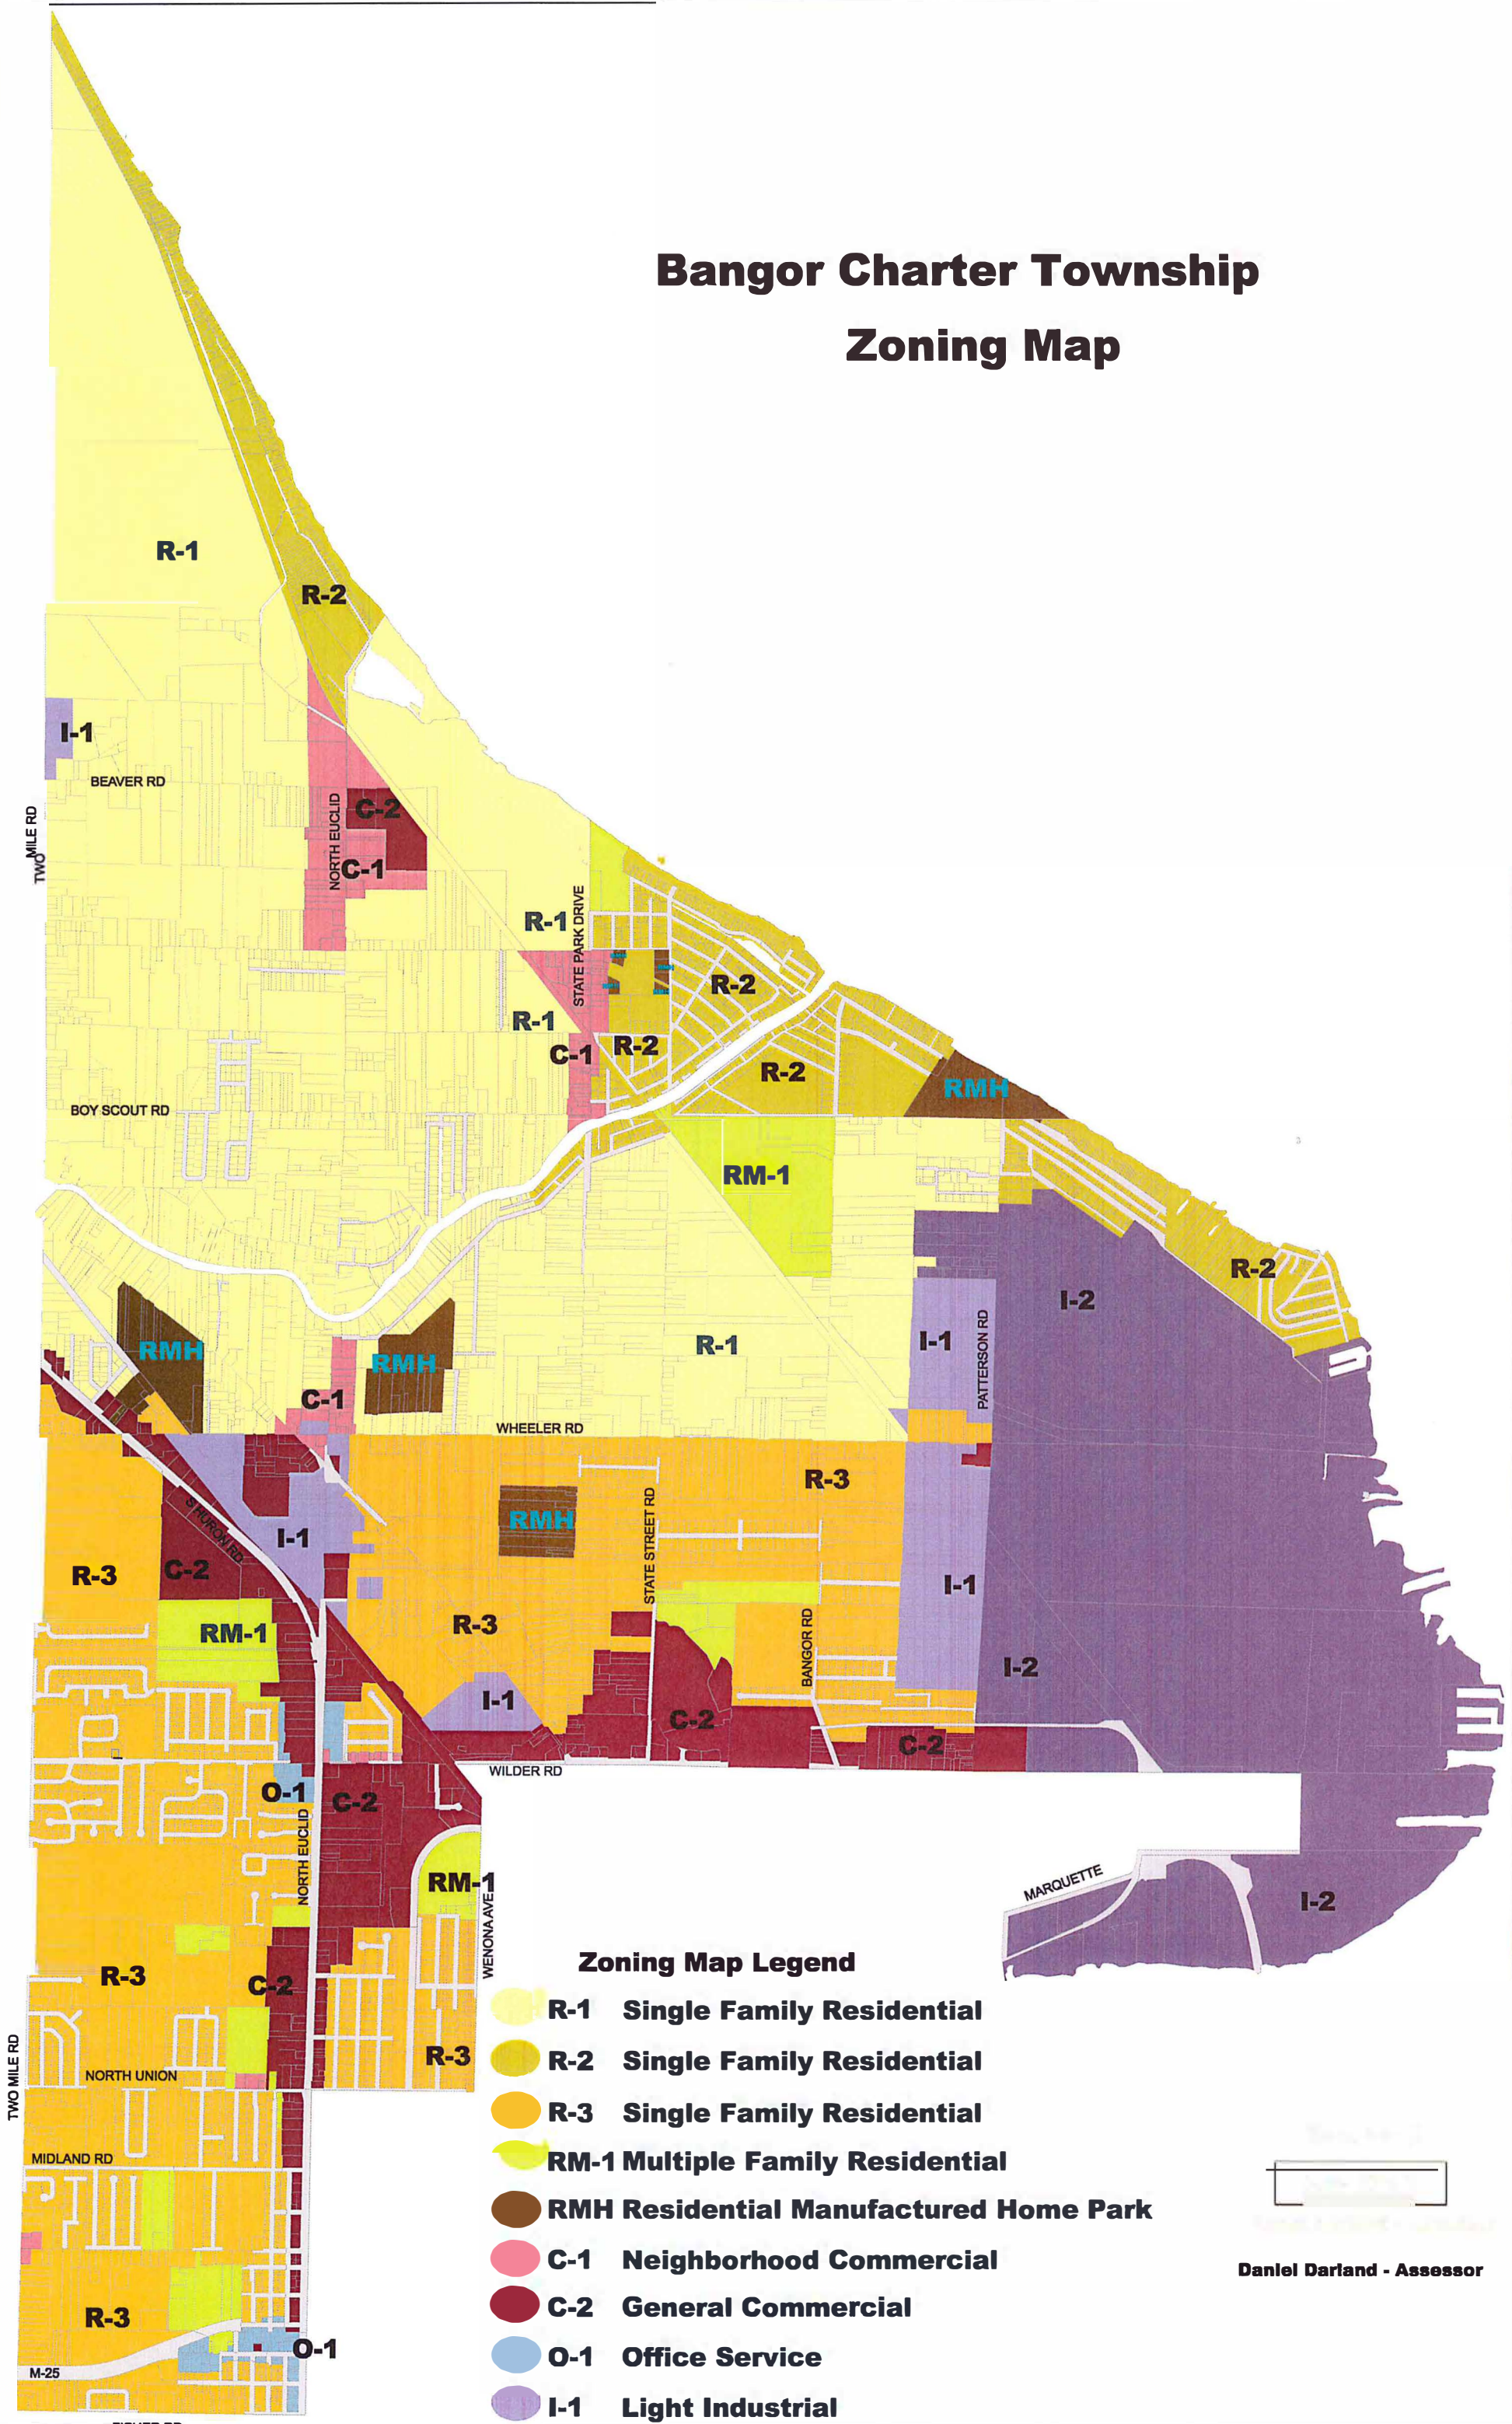

Bangor Charter Township Zoning Map

Zoning Map Legend

- R-1 Single Family Residential
- R-2 Single Family Residential
- R-3 Single Family Residential
- RM-1 Multiple Family Residential
- RMH Residential Manufactured Home Park
- C-1 Neighborhood Commercial
- C-2 General Commercial
- O-1 Office Service
- I-1 Light Industrial